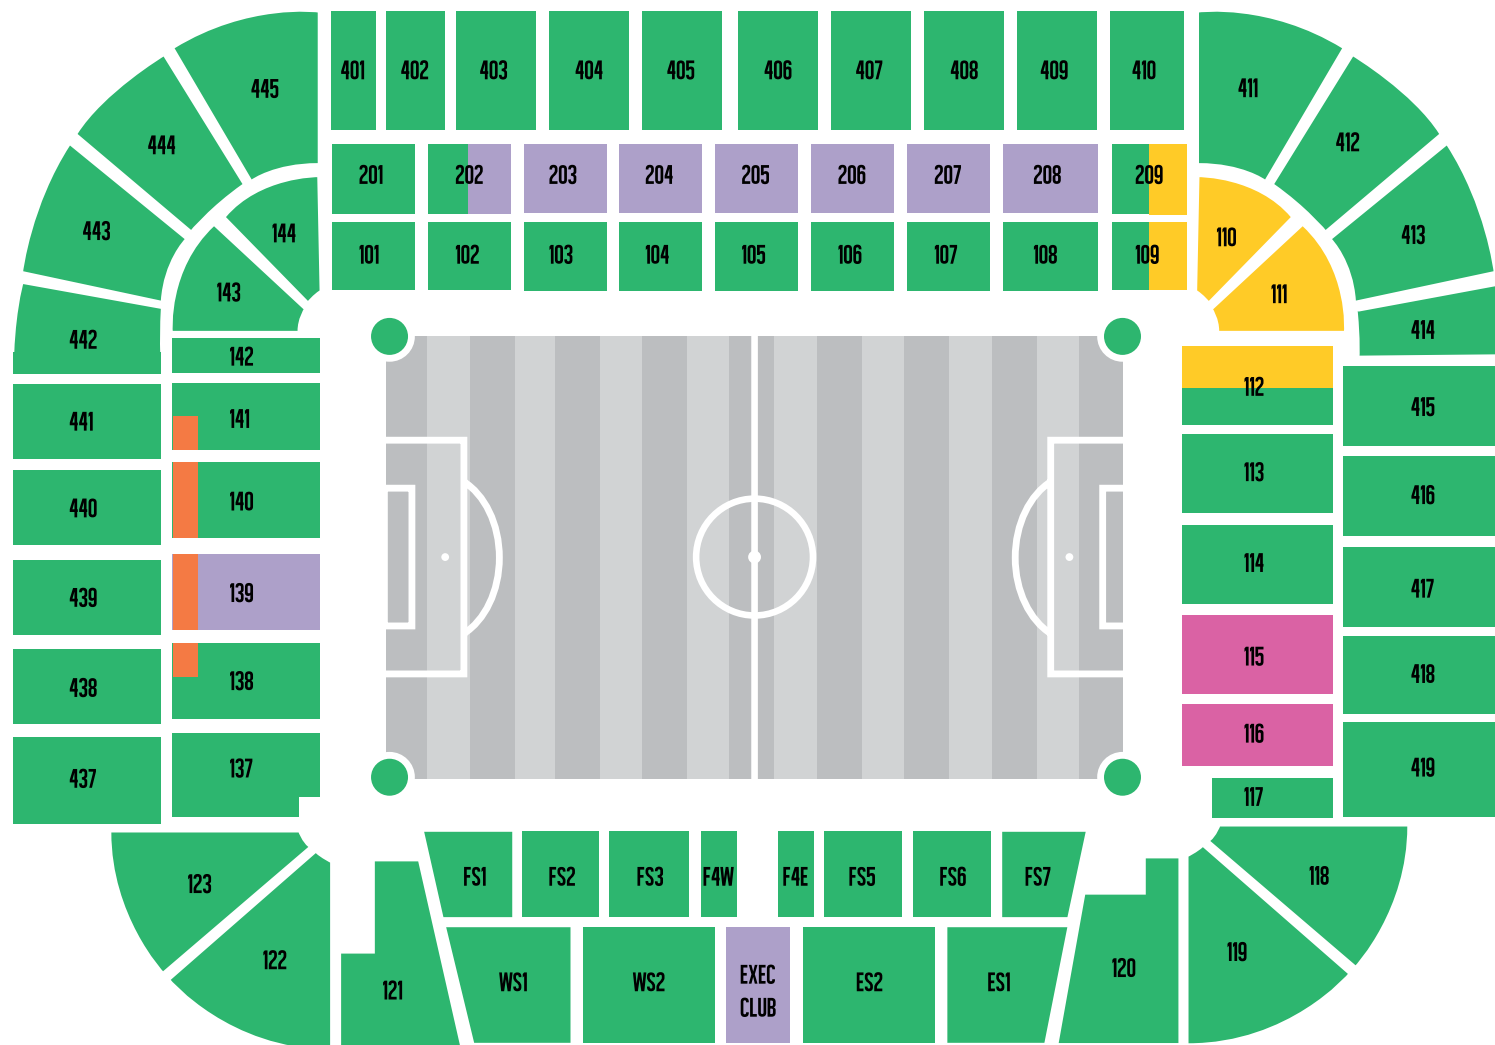

2017/18 SEASON STADIUM MAP

North Stand

Janefield Street

Jock Stein Stand

Lisbon Lions Stand

KEY

- Family Stand
- Padded Seating
- Premium/Corporate
- Rail Seating
- Standard Seating