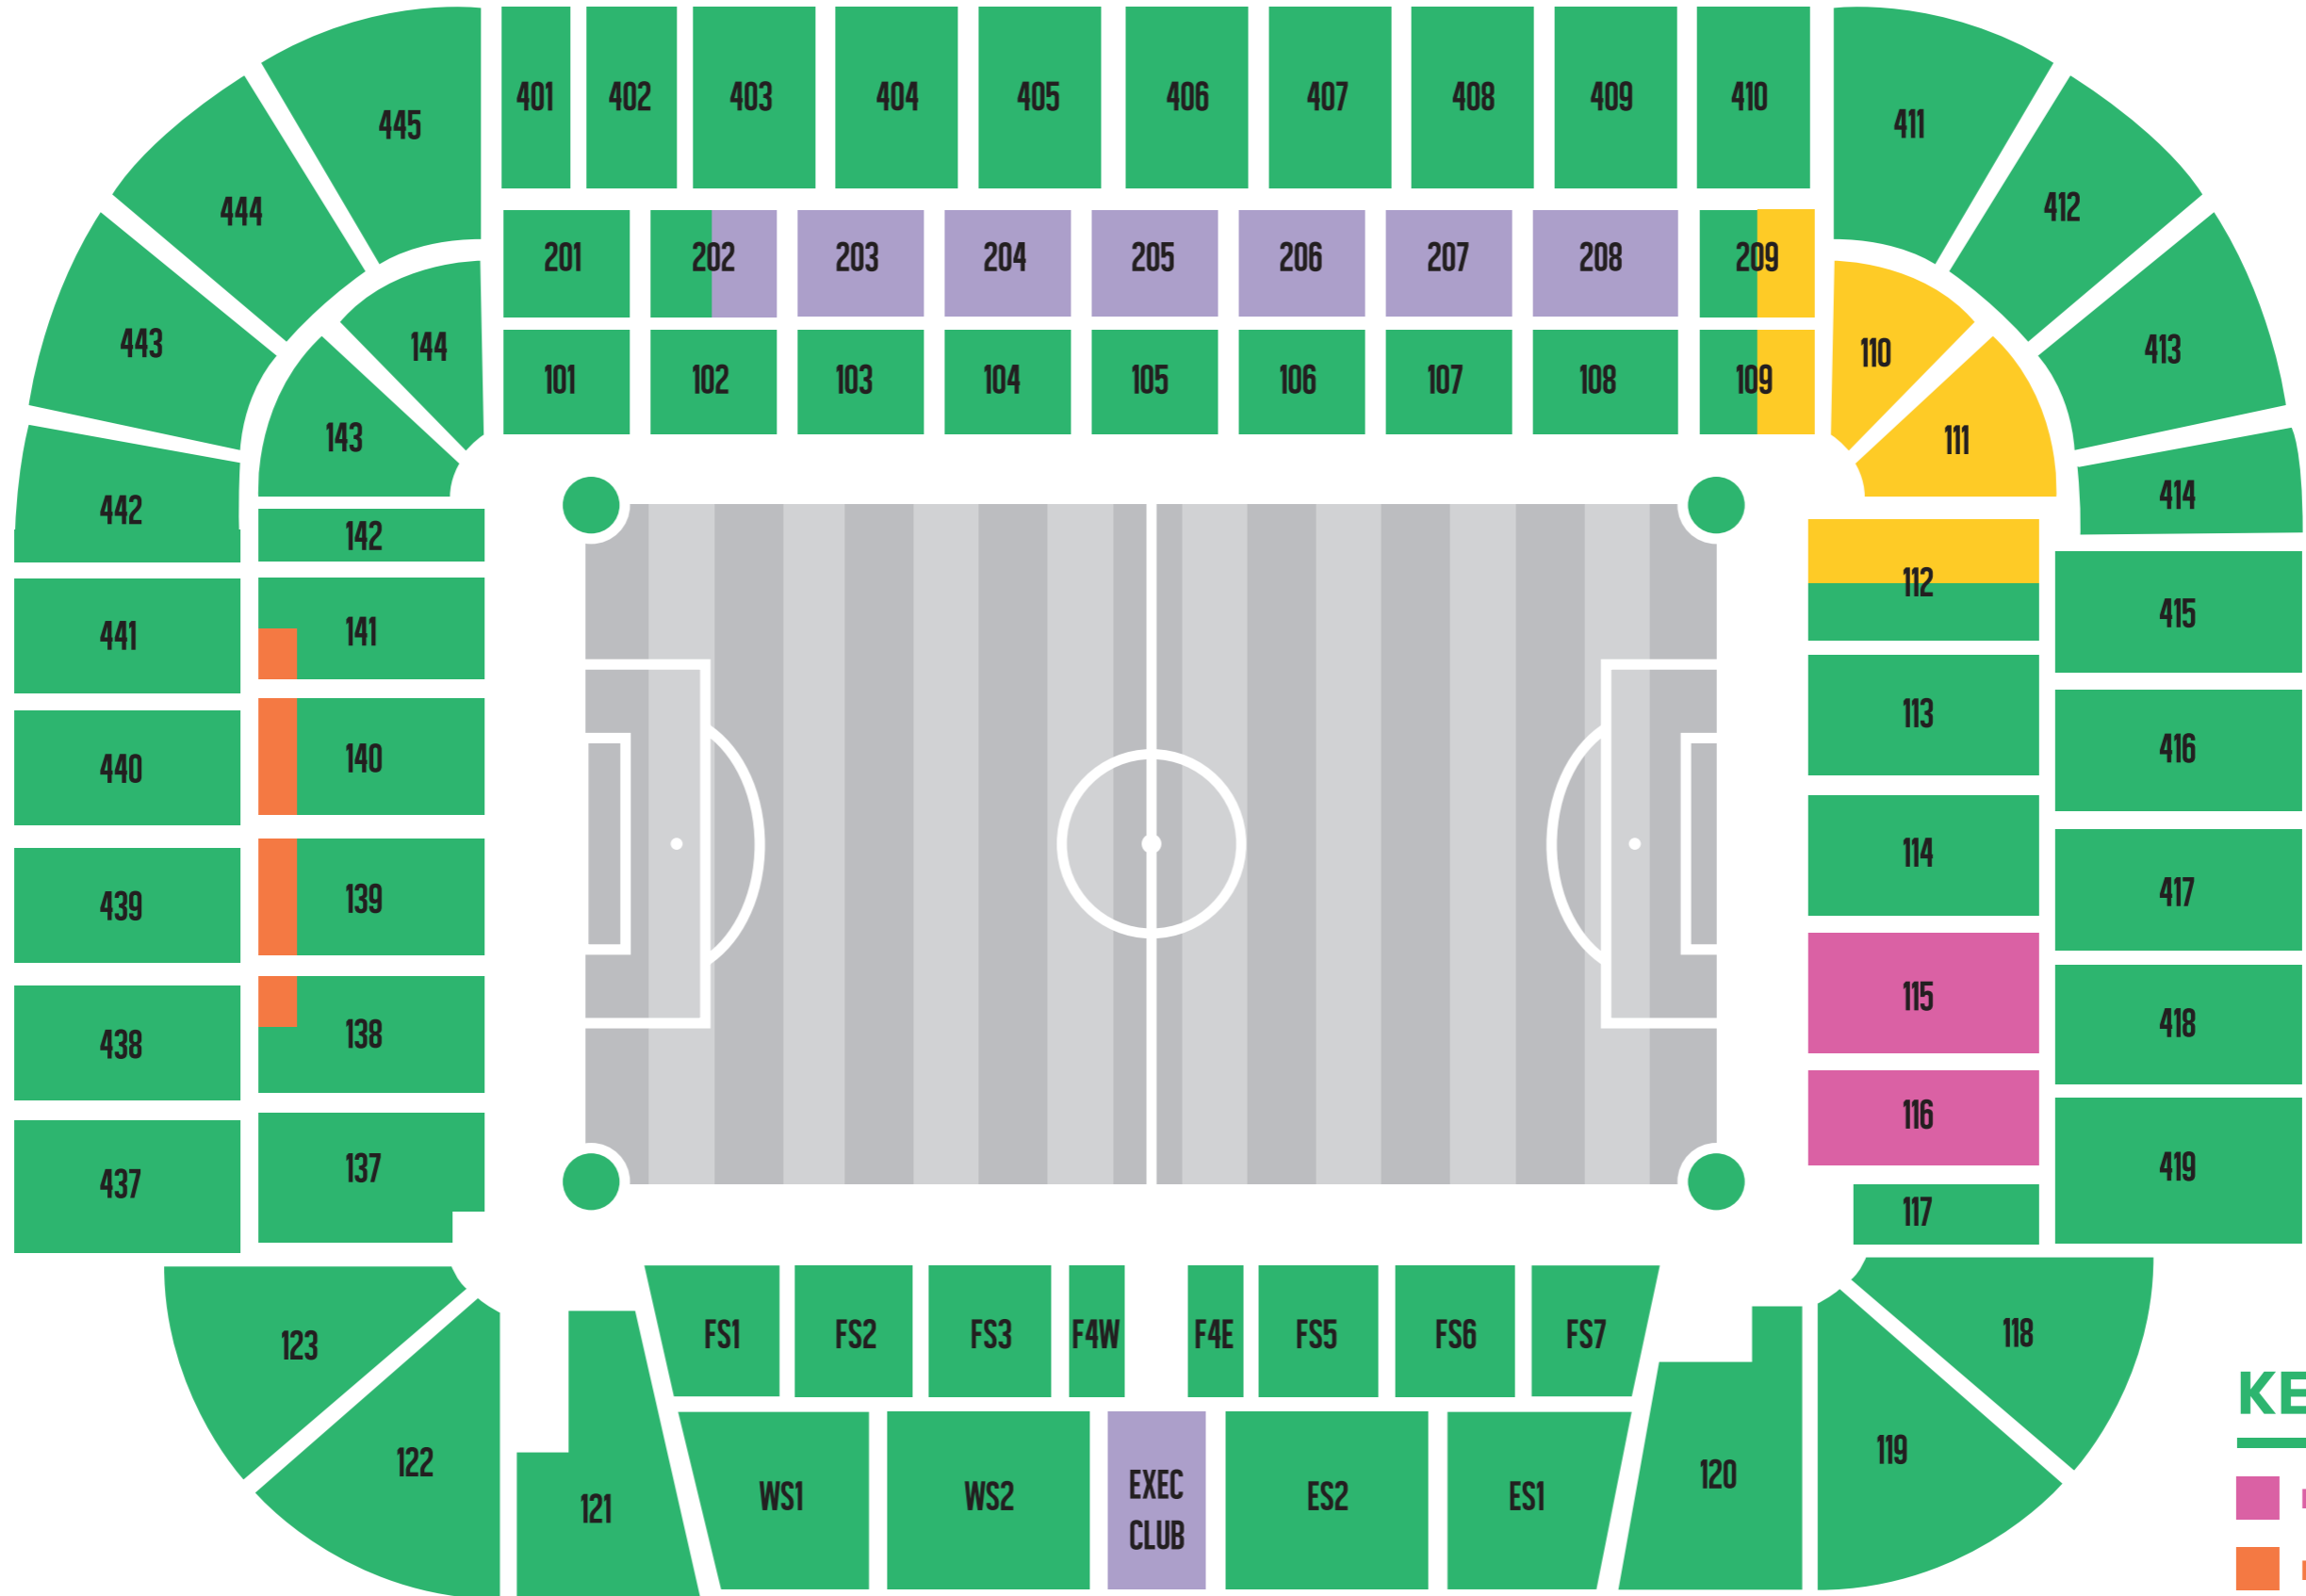

North Stand

Janefield Street

Jock Stein Stand

Lisbon Lions Stand

KEY

- Family Stand
- Padded Seating
- Premium/Corporate
- Rail Seating
- Standard Seating

Main Stand